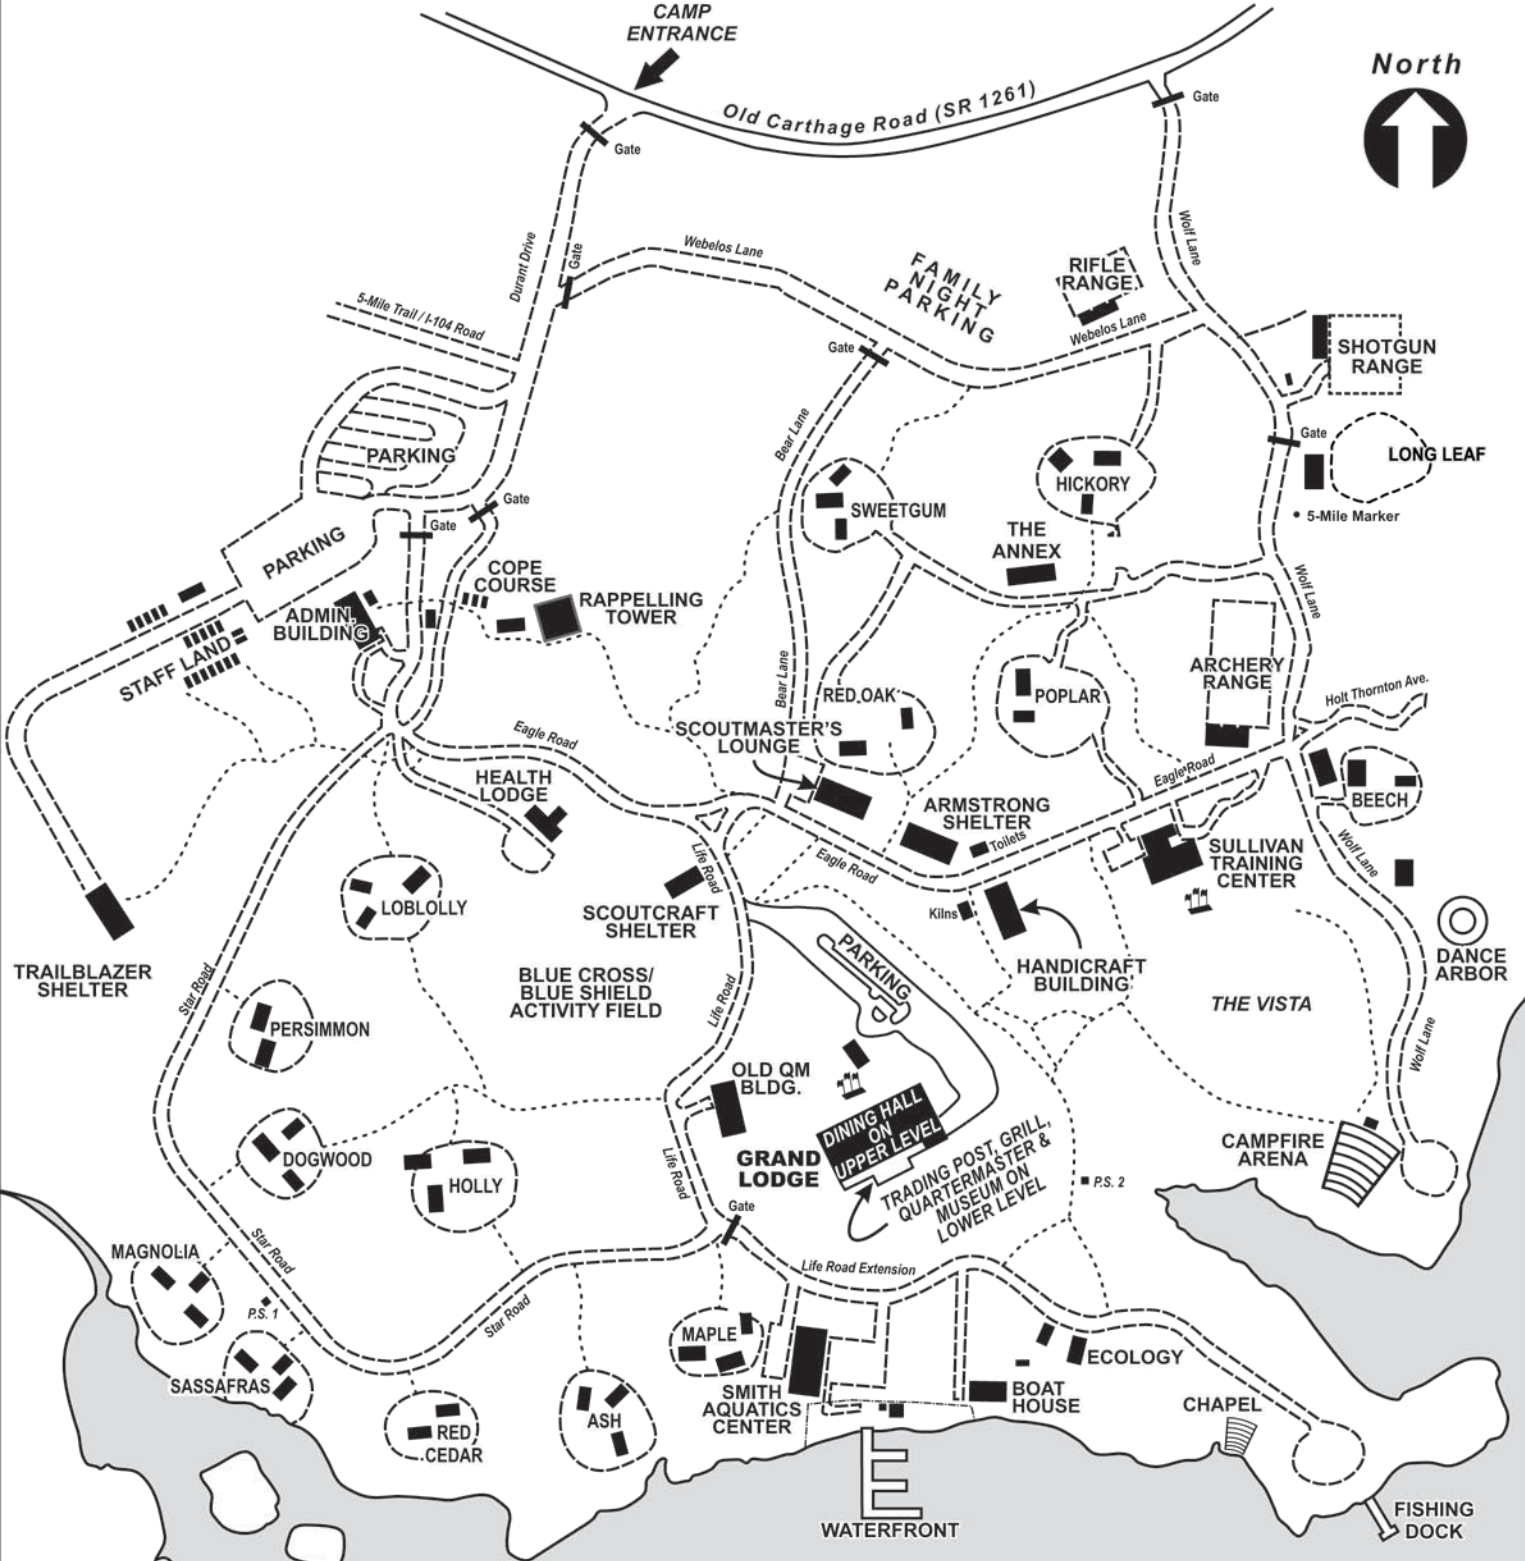

# Occoneechee Scout Reservation

## CAMP DURANT, BSA

North

**camp durant**

**occoneechee council**  
BOY SCOUTS OF AMERICA

*Nello Teer Lake*

est. OSR 1966

Map drawn by Richard Connelly  
Revised June 1, 2012